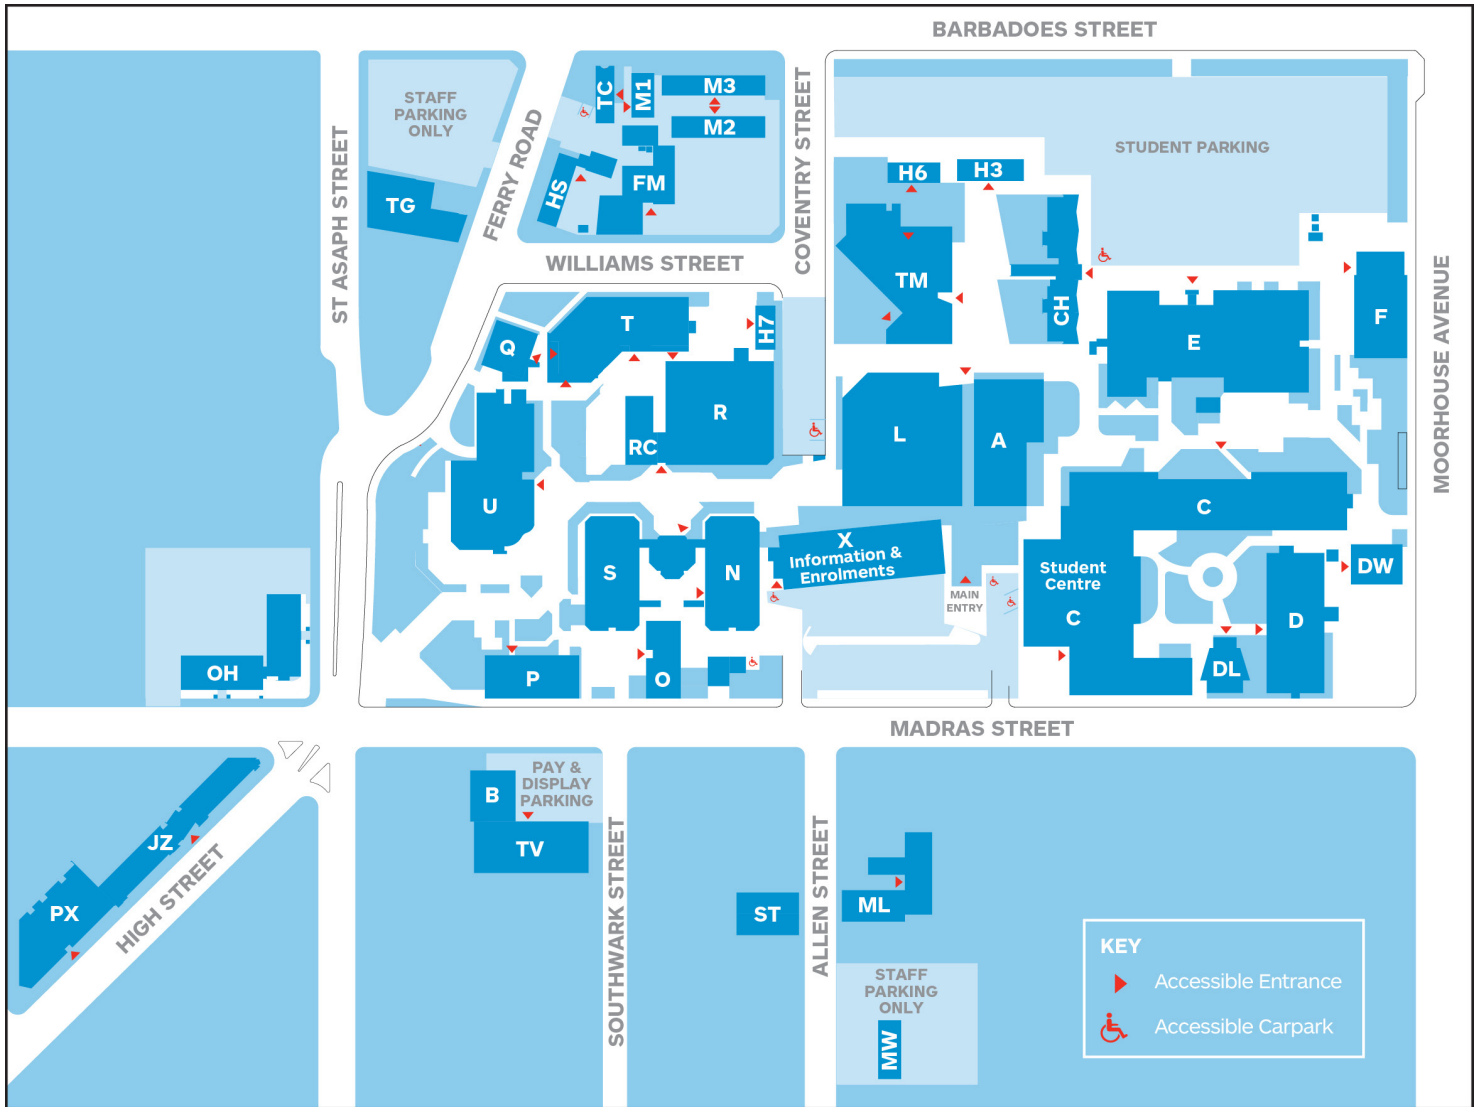

CPIT Madras Street Campus

KEY

- | | | |
|---|--|--|
| <ul style="list-style-type: none"> A Academic Division
ESOL Centre
Executive
Finance Division
School of Humanities
Human Resources Division
Imagitech Theatre
International Student Advisors B NZ Broadcasting School C Bennetts Bookshop
Electrical Trades
School of Engineering
Student Cafeteria
Students' Association CH Early Learning Centre D School of Art & Design
Faculty of Creative Industries
Photography DL D Block Lecture Theatre E NASDA
School of Performing Arts F CircoArts FM Custodians
Facilities Management Divison
H & S Manager
Stores - Inwards Goods | <ul style="list-style-type: none"> H3 Next Step Centre for Women HS Health Centre
School of Recreation, Tourism & Travel JZ Jazz School L Learning Services
Library N School of Applied Sciences & Allied
Health
Faculty of Health, Humanities & Science
School of Nursing & Human Services O School of Business
Business Administration
Computing for Free OH Accommodation Block
Otautahi House P NZ Broadcasting School
Plains FM PX Fashion
Hairdressing R Recreation Centre RC IT Division S Faculty of Commerce
School of Computing ST NZ Broadcasting School T IT Helpdesk & Printery | <ul style="list-style-type: none"> TG Garage TM Te Puna Wanaka TV NZ Broadcasting School U School of Food & Hospitality
NZ Baking Training Centre
Visions on Campus Restaurant X Academic Records
Cafe X
CAPL
Career Centre
CPIT ID Card/Security
Enrolments
Lost & Found
Rakaia Centre
Scholarships
Security
Student Marketing Services
Welcome Desk |
|---|--|--|